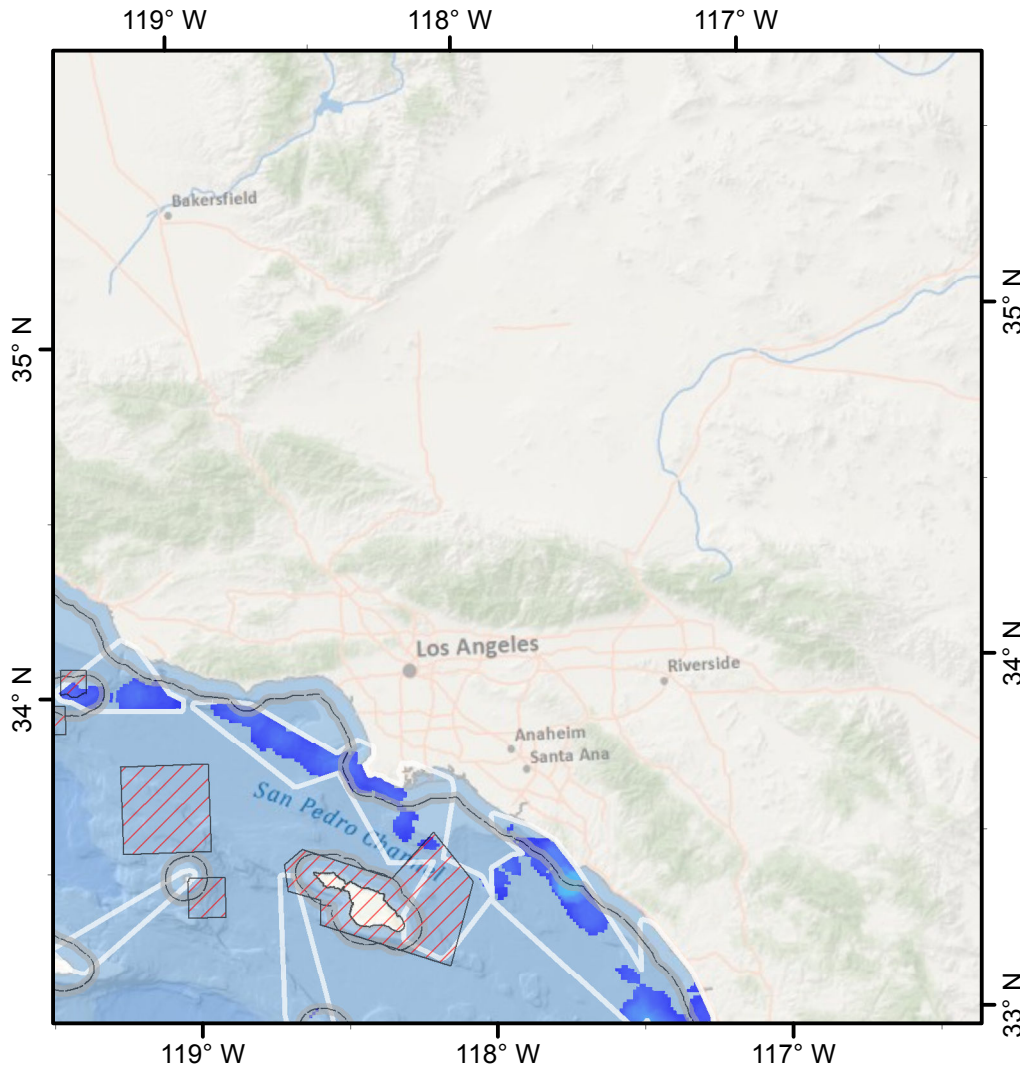

# Fixed Gear Fishing Effort (WCGOP)

After

Map Scale: 1:2,400,000  
Date Saved: 20 Aug 2012

Authors: Curt Whitmire & Marlene Bellman (NMFS/NWFSC)

Map 8 of 9

Search Radius: 5,000 m  
Cell Size: 1,000 m