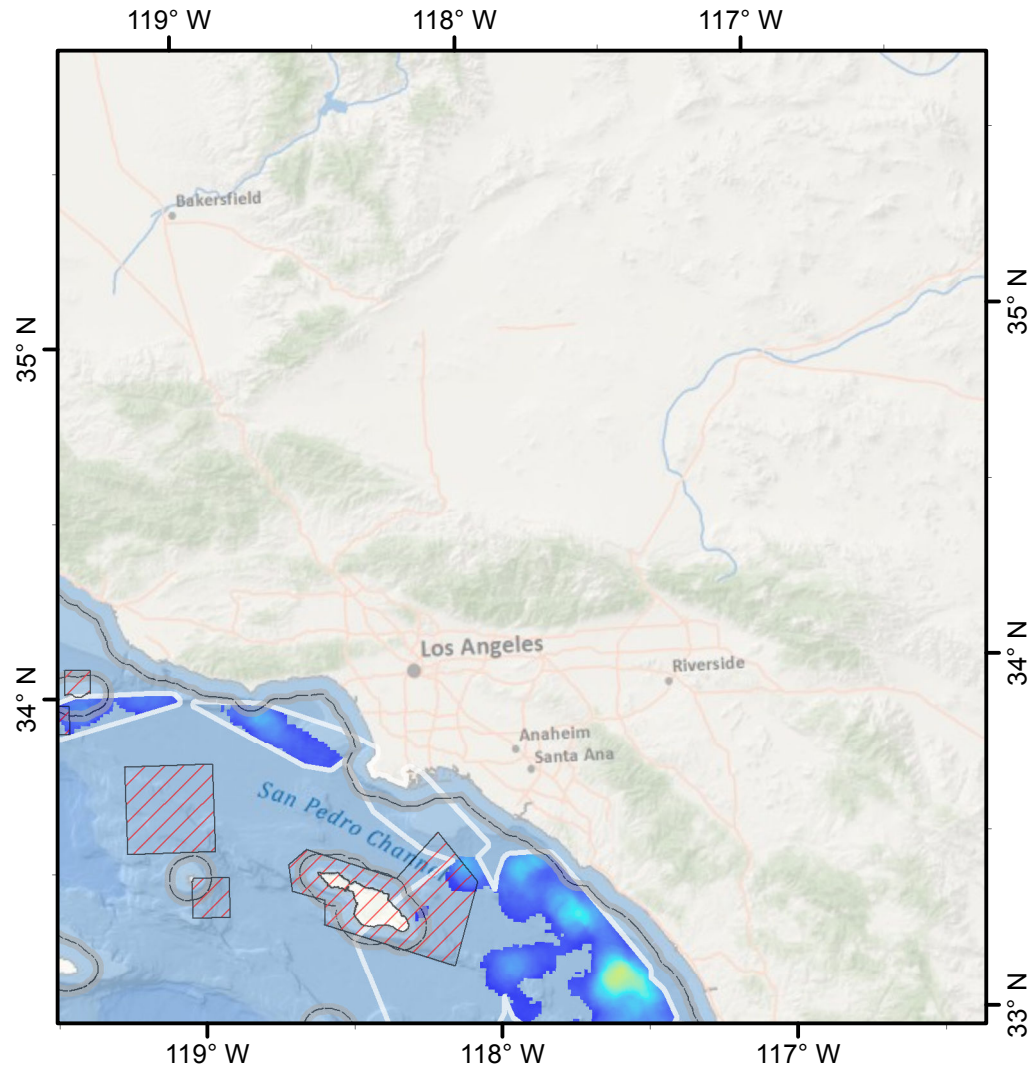

# Fixed Gear Fishing Effort (WCGOP)

After

Map Scale: 1:2,400,000  
Date Saved: 20 Aug 2012

Authors: Curt Whitmire & Marlene Bellman (NMFS/NWFSC)

Map 8 of 9

Search Radius: 5,000 m  
Cell Size: 1,000 m